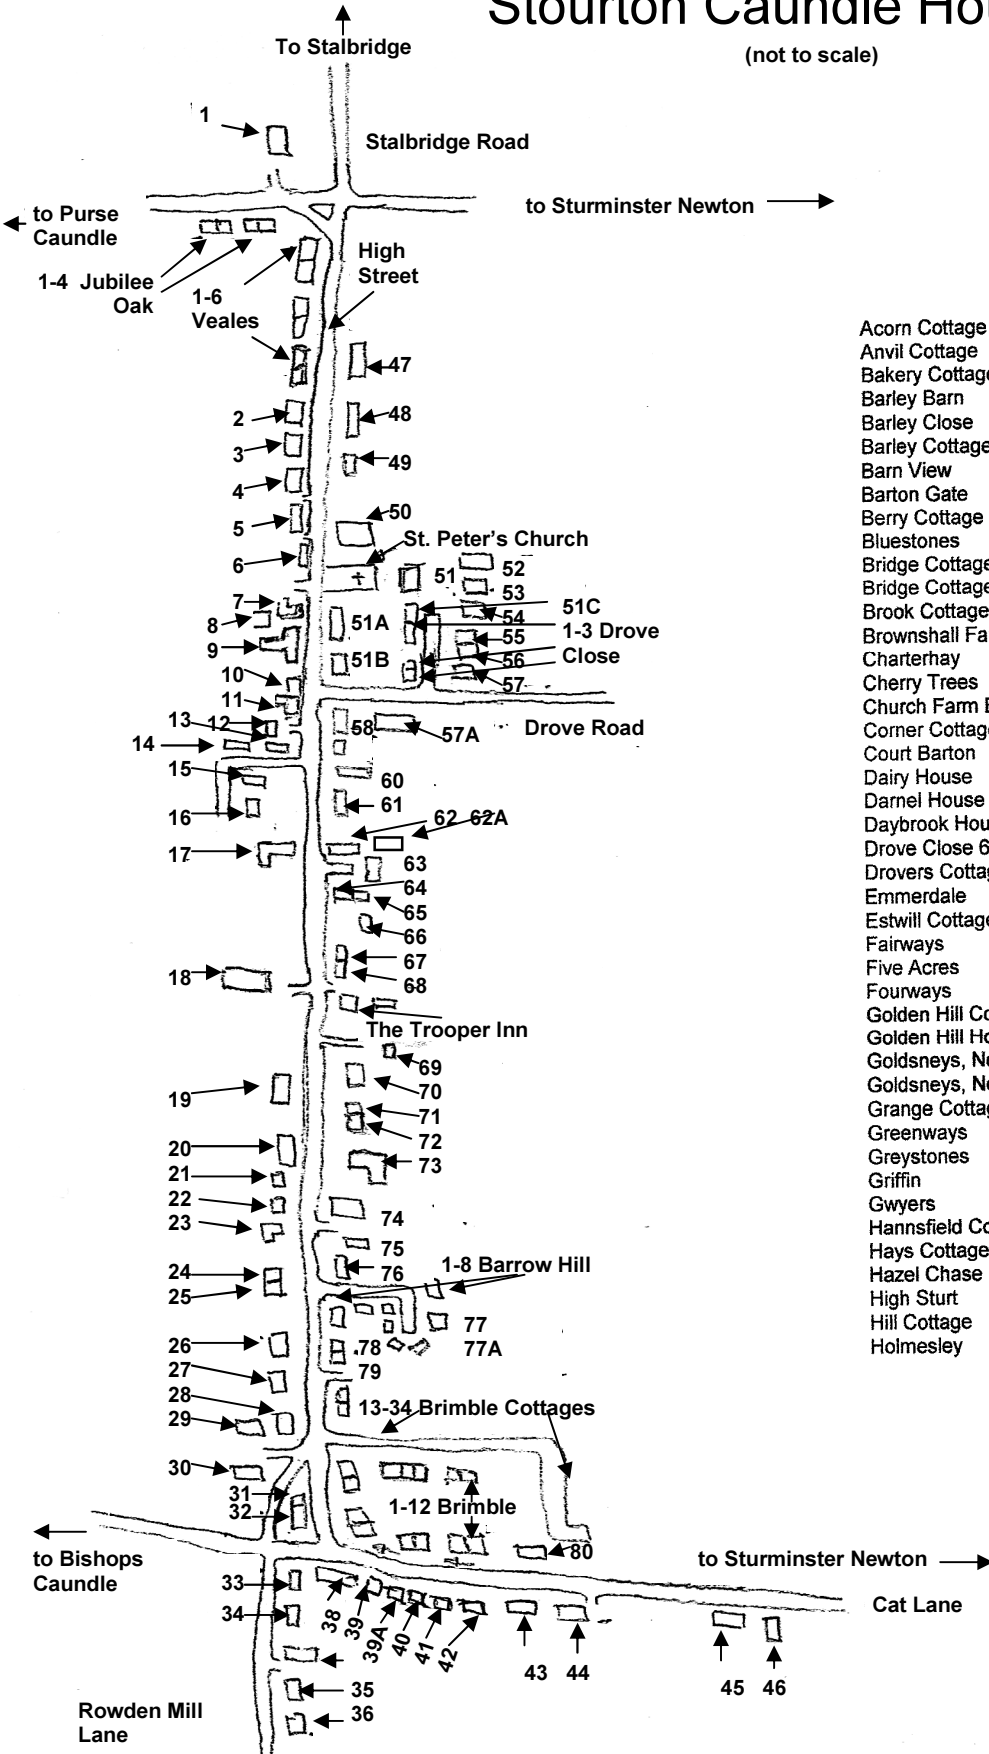

# Stourton Caundle House Finder

(not to scale)

Acorn Cottage	27	Horseshoe Cottage	51C
Anvil Cottage	13	Larkrise	42
Bakery Cottage	12	Leaze House	7
Barley Barn	10	Little Hayfield	33
Barley Close	9	Longridge	5
Barley Cottage	8	Manor Farm	18
Barn View	15	Melway Cottage	11
Barton Gate	14	Mill End	36
Berry Cottage	49	Myrtle Cottage	71
Bluestones	59	New House	40
Bridge Cottage, No. 1	67	Okeford View	2
Bridge Cottage, No. 2	68	Petersons Cottage	39
Brook Cottage	45	Pophams, No. 1	25
Brownshall Farm	51A	Pophams, No. 2	24
Charterhay	30	Rivendell	77A
Cherry Trees	44	Robmae (19 Brimble)	
Church Farm Barn	51	Romola	58
Corner Cottage	51B	Ropers Orchard	63
Court Barton	16	Springfield House	77
Dairy House	19	Sunray Cottage	62A
Darnel House	21	The Bakehouse	75
Daybrook House	43	The Beeches	37
Drove Close 6	53	The Butts	34
Drovers Cottage	57	The Cottage	38
Emmerdale	61	The Old Chapel	17
Estwill Cottage	65	The Old Forge	26
Fairways	41	The Old Post House	20
Five Acres	52	The Old School	60
Fourways	28	The Old Vicarage	57A
Golden Hill Cottage	74	The Retreat	50
Golden Hill House	72	The Rosary	39A
Goldsneys, No. 1	79	The Saddlery	55
Goldsneys, No. 2	78	The Stables	56
Grange Cottage	23	The Vicarage	1
Greenways	35	Tree House	80
Greystones	62	Triangle Cottage, No. 1	32
Griffin	70	Triangle Cottage, No. 2	31
Gwyers	47	Trooper Cottage	66
Hannfield Cottage	48	Vale View	76
Hays Cottage	22	Veales Cottage	6
Hazel Chase	54	Wagtails	73
High Sturt	29	Willow Cottage	69
Hill Cottage	46	Wynway	4
Holmesley	3	Yew Tree Cottage	64